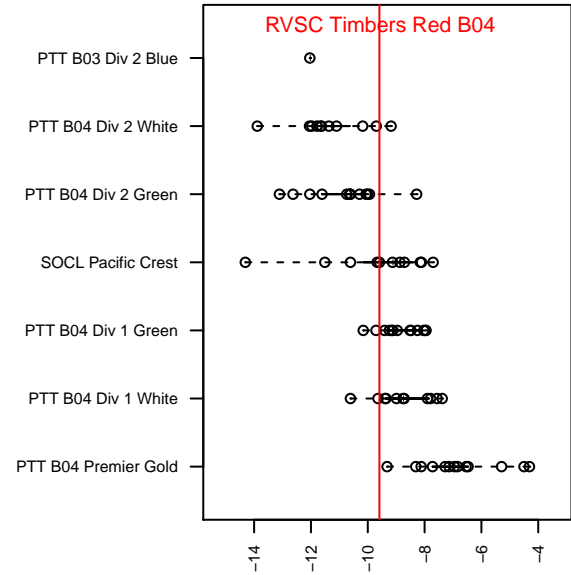

**attack and defense rating
relative to others at age
and all opponents in last 13 months**